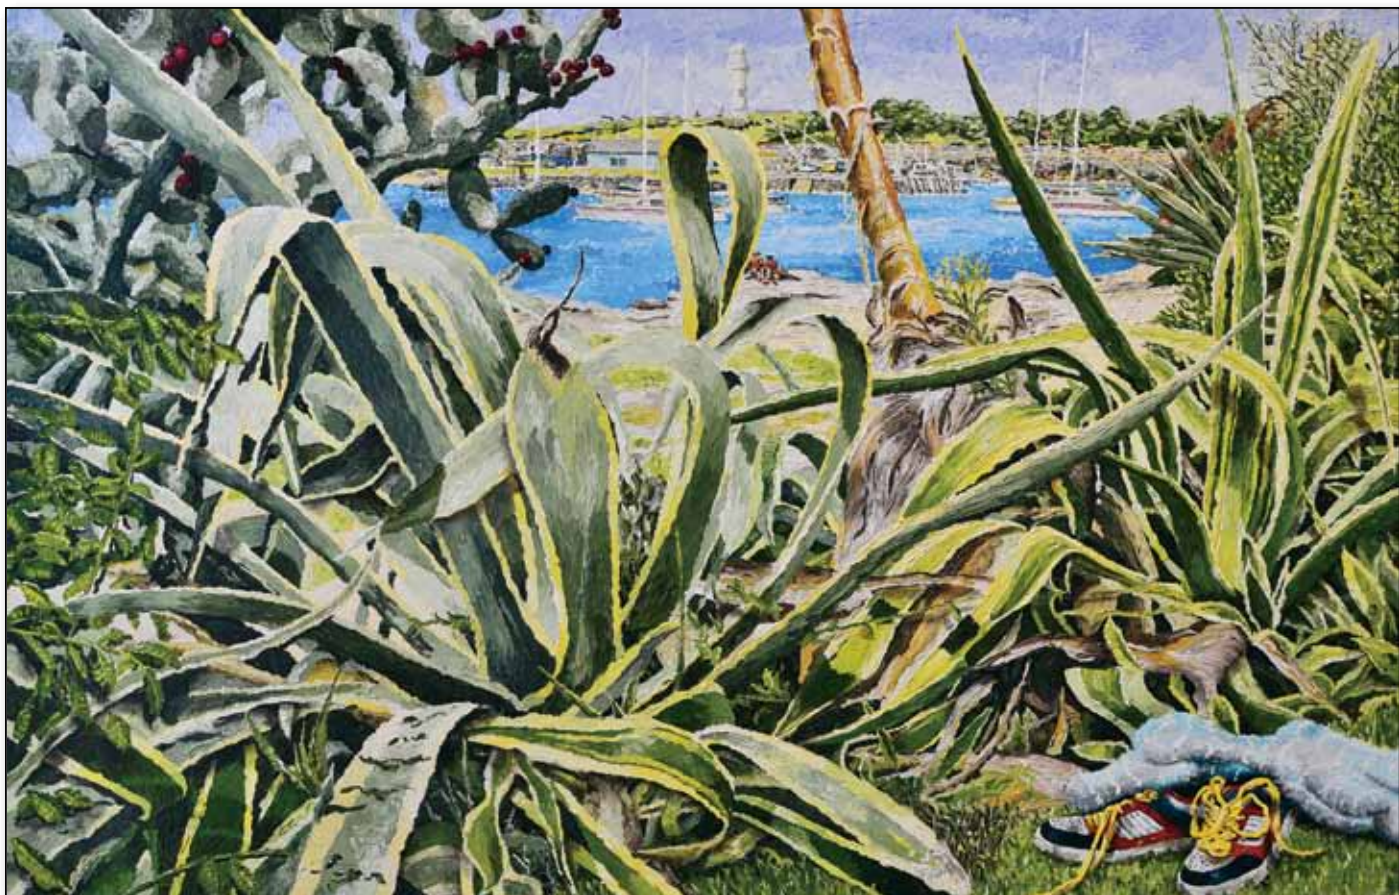

Belmore Basin Boats

101 x 152 cm or 40" x 60" acrylic on canvas. $1,900